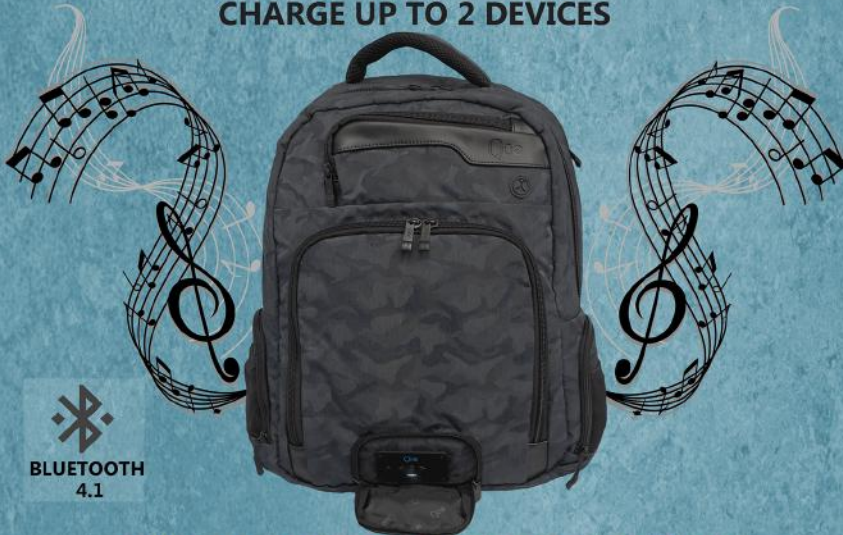

4000 mAh
BATTERY

CHARGE UP TO 2 DEVICES

BLUETOOTH
4.1

BUILT IN BLUETOOTH STEREO SPEAKERS

TSA-COMPLIANT LAPTOP COMPARTMENT.
ACTIVE TABLET WINDOW.
WATER BOTTLE SLEEVE. MOBILE PHONE POCKET.

MULTIMEDIA BACKPACK - PRODUCT SHEET

CHARGING STATION

Need a boost for your tablet or phone? Power up anytime virtually anywhere with the built-in 4000 mAh back up battery power station. Its dual charging ports allow you to charge up to two devices simultaneously.

WEATHER TESTED

Proven to protect your devices. Our revolutionary fabric is tested to withstand your most rigorous activities.

VALUABLES POCKETS

Its TSA-compliant laptop compartment lets you breeze through security, and strategically placed external pockets provide access to your phone and cards in tight quarters. There's also an included active tablet window so you can use your tablet while it's inside your bag safe and protected. A hidden water bottle pouch provides superior style and design, and a protected rear pouch to secure your valuable items. Jambag offers a complete solution for everyday life.

Backpack Specifications

AUDIO	10 watt amplified stereo speakers with enhanced sound
PLAY TIME	Approximately 8 hours* of continuous play
DIMENSIONS	BACKPACK SPECIFICATIONS 15"h 16"w 8"d LAPTOP SLEEVE 14"h 11.5"w 1.5"d
DEVICE COMPATIBILITY	Bluetooth-enabled devices including iPhone, iPad, iPod Touch, Android smartphones and tablets, and most Mac or PC computers
MULTI-POINT TECHNOLOGY	Accept calls while in play mode
BLUETOOTH 4.1	Profiles: Advanced Audio Distribution Profile (A2DP) 1.2, Hands-free Profile (HEP) 1.5 and Headset Profile (HSP) 1.1 (100-foot range).
MIC CONTROL FUNCTIONS	Siri and Google Voice compatible
BATTERY METER	Displays your power consumption
CHARGE CONNECTOR PORT	Dual USB ports
WARRANTY AND SERVICE	Full Manufacturer 1-Year Warranty