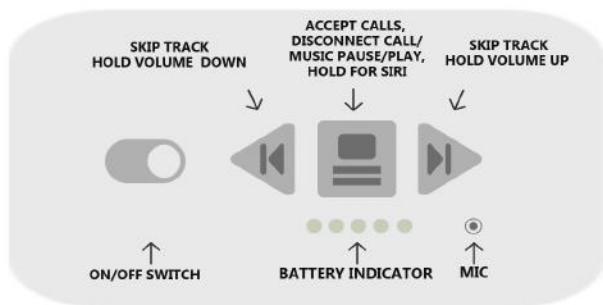

*Times will vary based on device charging and music play.

GREY

CAMOUFLAGE

BLACK

MULTIMEDIA CONTROLLER

BUILT FOR THE ACTIVE LIFESTYLE